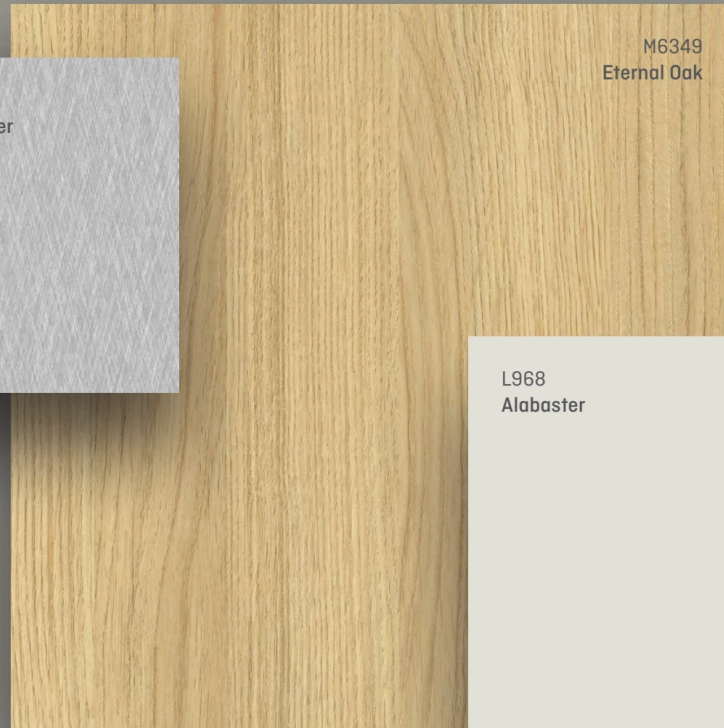

FUNCTIONAL NATURE

INNOVUS® EXPRESS | STOCK PROGRAMM BEESKOW PLANT

F2318  
Metalines

M6283  
Bari Oak

L968  
Alabaster

INNOVUS® EXPRESS | STOCK PROGRAMM BEESKOW PLANT

INNOVUS® EXPRESS | STOCK PROGRAMM BEESKOW PLANT